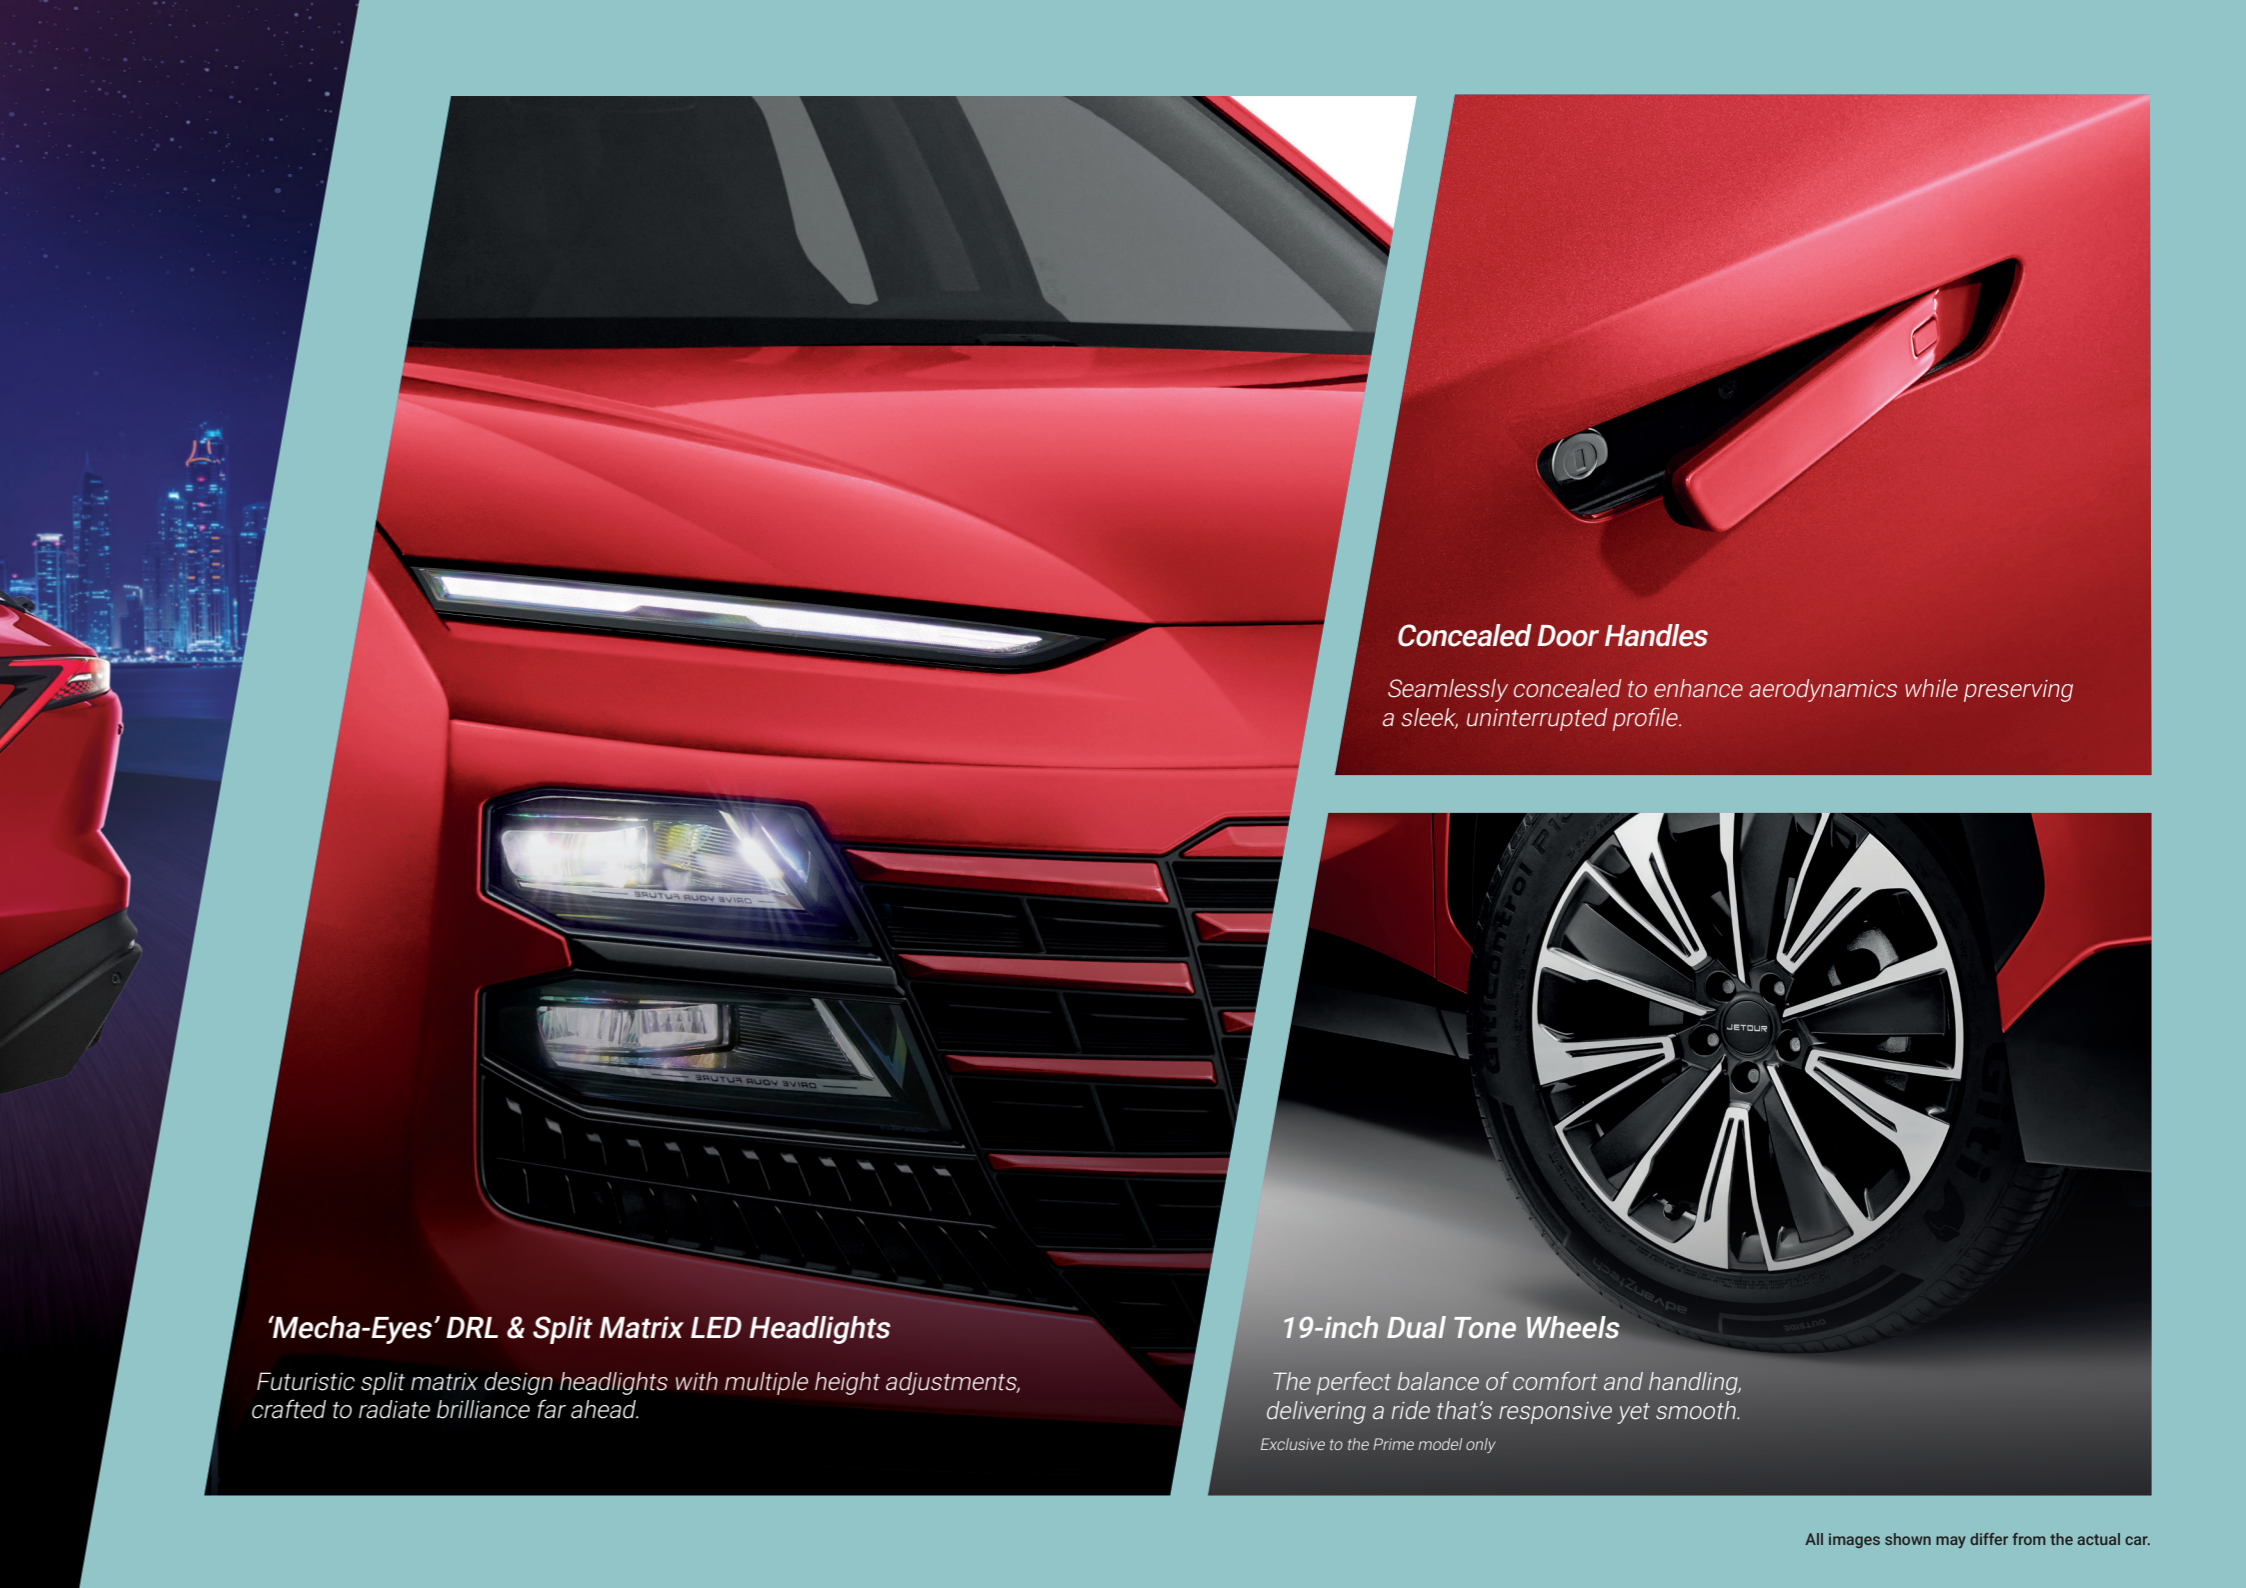

One look at its captivating front facade, and you'll see that the allure of Jetour Dashing runs deep. Built around the concept of Vanguard Technology, from its sculpted exterior to its refined interior and powerful engine, every element is designed to deliver a sophisticated driving experience that leaves a lasting impression long after the journey ends.

Trident Taillights

Checkered flag-inspired taillights, flawlessly blending dynamic flair with timeless elegance.

All images shown may differ from the actual car.

Leave Others Behind, Amazed.

Make your departure as striking as your arrival. Leave a lasting impression with a beautifully crafted rear design that exudes elegance and presence.

All images shown may differ from the actual car.

'Mecha-Eyes' DRL & Split Matrix LED Headlights

Futuristic split matrix design headlights with multiple height adjustments, crafted to radiate brilliance far ahead.